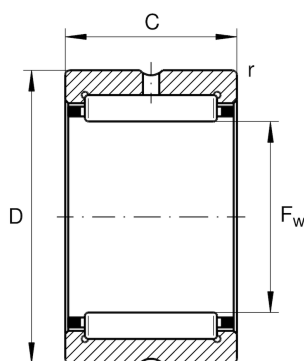

## Technical information

**Main Dimensions & Performance Data**

$F_w$	30 mm	Under roller diameter
$D$	42 mm	Outside diameter
$B$	30 mm	Width
$C_r$	44,000 N	Basic dynamic load rating, radial
$C_{0r}$	59,000 N	Basic static load rating, radial
$C_{ur}$	10,800 N	Fatigue load limit, radial
$n_G$	14,400 1/min	Limiting speed
$n_{G \text{ Grease}}$	8,600 1/min	Limiting speed for grease lubrication
$n_{gr}$	7,900 1/min	Reference speed
	110.12 g	Weight

**Dimensions**

$r_{\min}$	0.3 mm	Minimum chamfer dimension
$C$	30 mm	Width, outer ring

**Temperature range**

$T_{\min}$	-30 °C	Operating temperature min.
$T_{\max}$	120 °C	Operating temperature max.